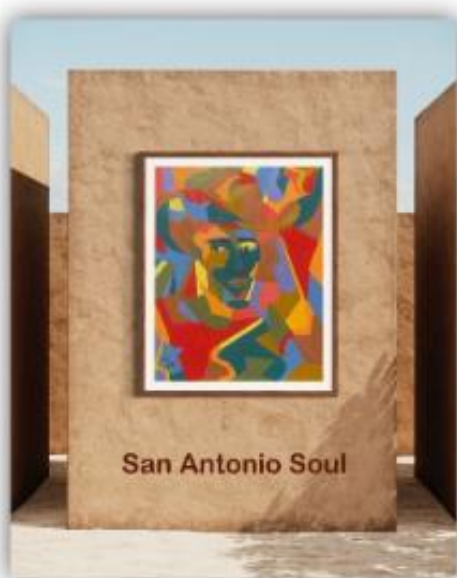

Sneak Peak
"The Vibrant Life Collection"

San Antonio Soul

featuring Ryder

"San Antonio Soul," a standout piece in The Vibrant Life Collection, captures the dynamic energy and rich cultural tapestry of San Antonio through a bold abstract design. The painting features an emerging figure of a man in a cowboy hat, a symbol deeply connected to the heritage of Texas, while simultaneously reflecting the warmth and vitality of this unique city. The composition employs a kaleidoscope of vivid colors, layered to convey the multifaceted soul of San Antonio. Each hue—from sunbaked reds and oranges to deep blues and greens—was intentionally selected to represent the vibrancy and diversity of the city's culture.

This piece isn't just a tribute to San Antonio's past but a celebration of its living spirit—an ever-evolving place where tradition and modernity coexist. Through abstract forms and harmonious color blocking, the artwork illustrates both the individual and collective stories of San Antonio's people. The man's contemplative gaze mirrors the steadfast yet lively atmosphere that defines the city, making the artwork a reflection of motivation, resilience, and community.

The bold, geometric abstraction invites viewers to explore the city's essence from their own perspective, while its emotional undertones convey a personal connection to the artist's experiences of calling San Antonio home. "San Antonio Soul" serves as an ode to both the city's heritage and its bright, unfolding future, offering viewers a colorful reminder of the power of place, culture, and soul.